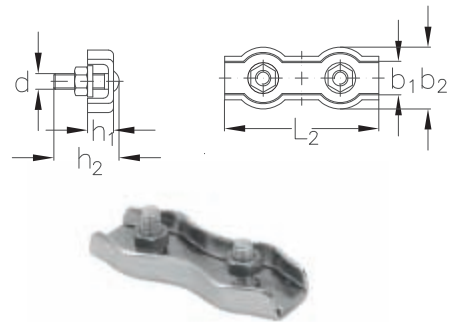

NIRO Duplex clip

double box type with 2 screws